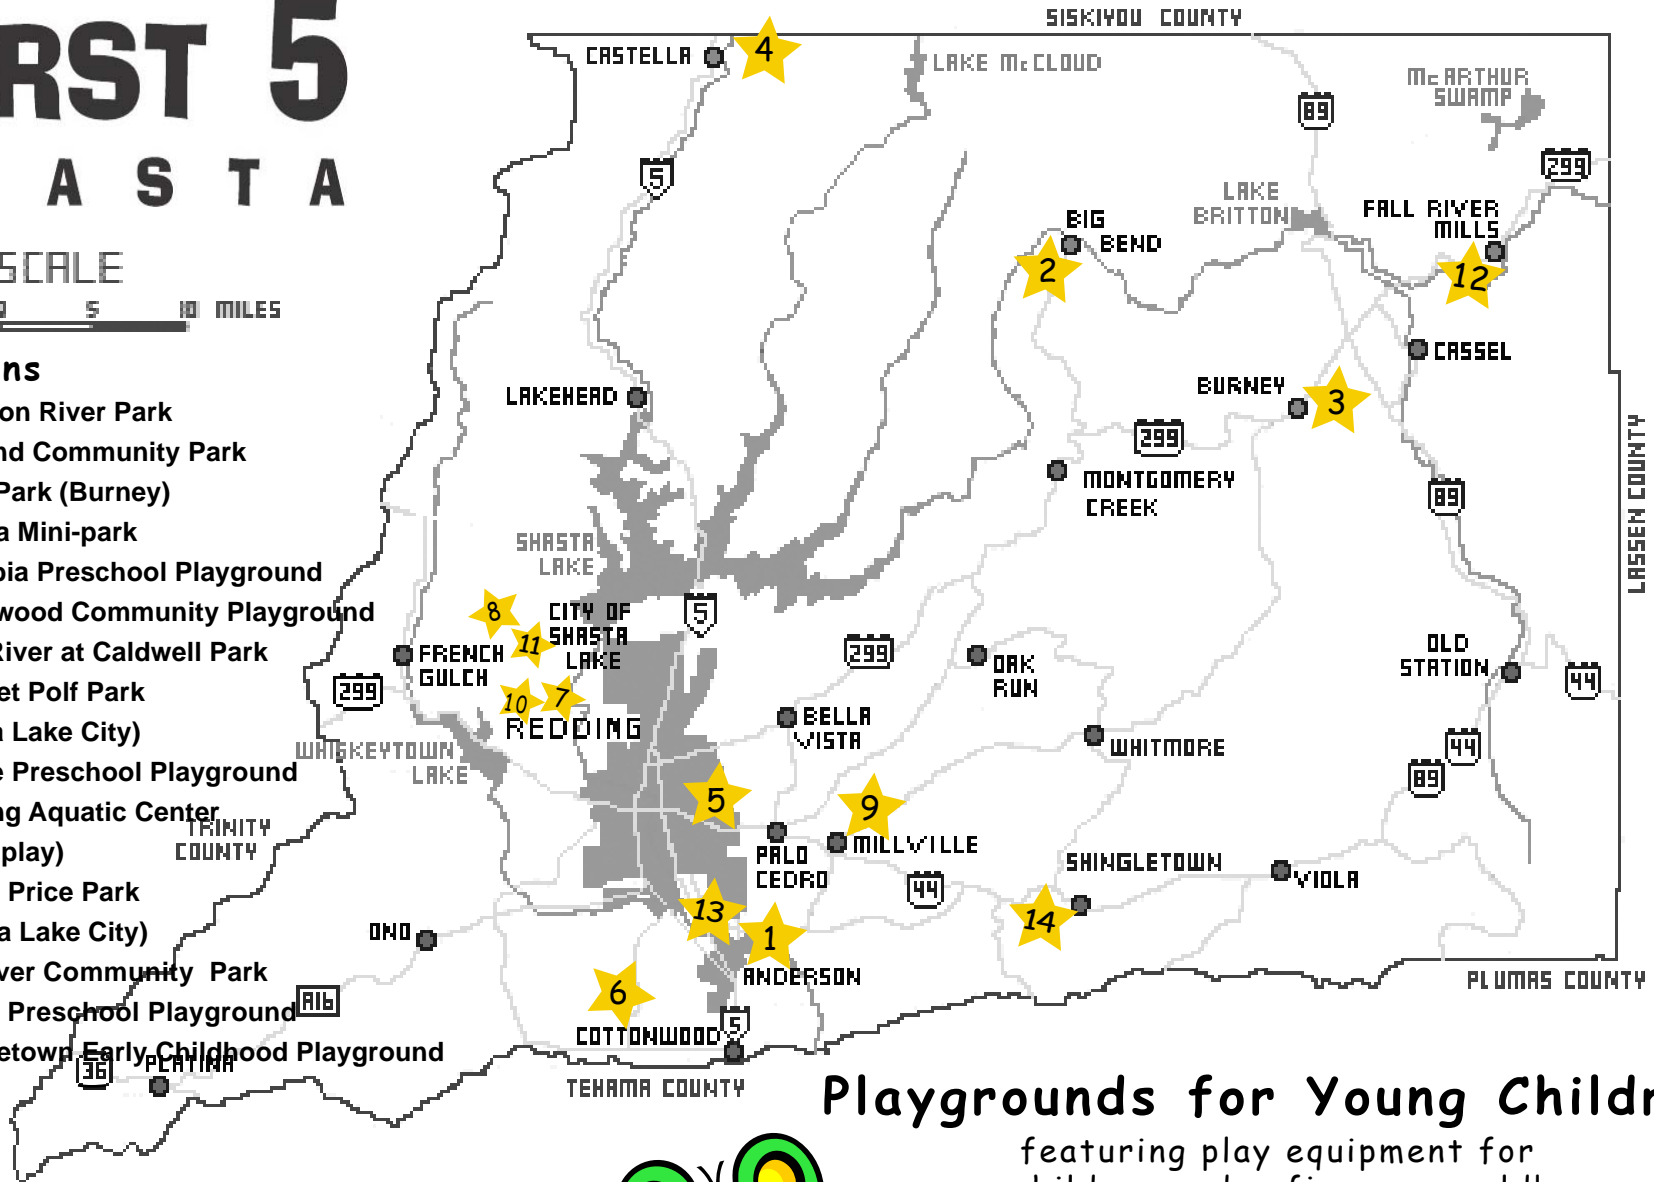

# SHASTA COUNTY, CALIFORNIA

## Locations

1. Anderson River Park
2. Big Bend Community Park
3. Bailey Park (Burney)
4. Castella Mini-park
5. Columbia Preschool Playground
6. Cottonwood Community Playground
7. Jump River at Caldwell Park (Shasta Lake City)
8. Margaret Polf Park (Shasta Lake City)
9. Millville Preschool Playground
10. Redding Aquatic Center (water play)
11. Wynne Price Park (Shasta Lake City)
12. Fall River Community Park
13. Prairie Preschool Playground
14. Shingletown Early Childhood Playground

### **Anderson River Park**

Rupert Road  
Anderson  
Nearest cross street: Stingy Lane

### **Cottonwood Community Playground**

Gas Point Road  
Cottonwood  
West of I-5 at Little League Field